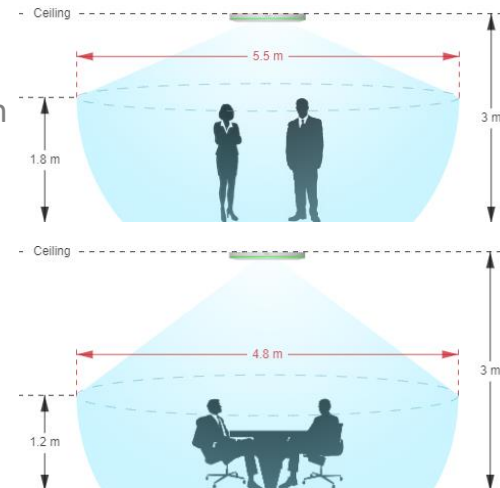

MEDIENKONZEPT

Audio USB Hub

Hybrider Unterricht für mittelgroße Klassenräume

4

90° zones ensure everyone is heard

Single Cable Connectivity

Optimizes levels and checks connections

Intelligently mixes and tracks voices around the room