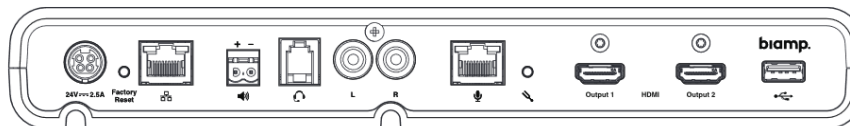

DEVIO SCR-25 BACK PANEL