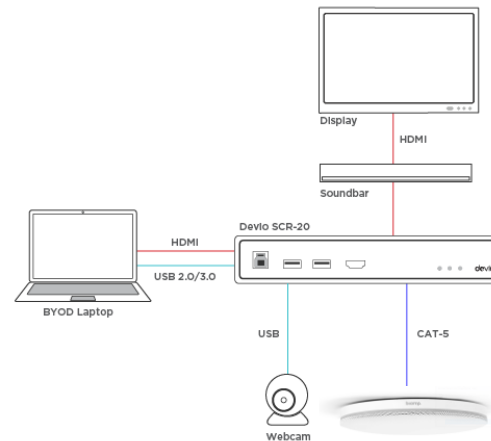

4

90° zones ensure everyone is heard

Single Cable Connectivity

Optimizes levels and checks connections